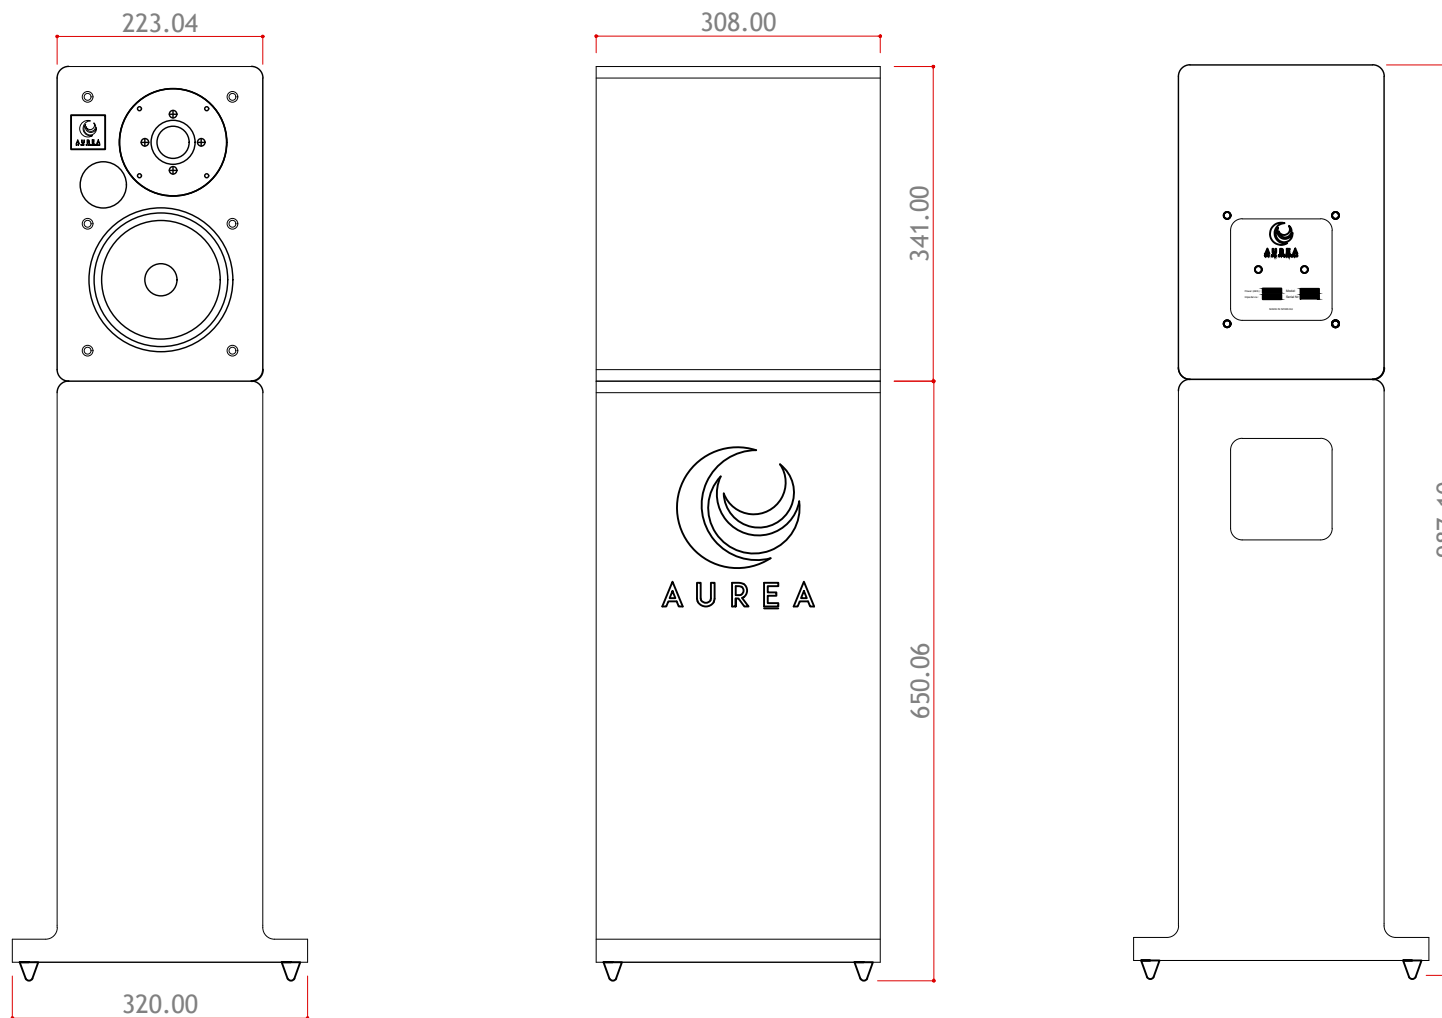

# Aurea Lucas My Best Friend

**AUREA**  
TRUE CINEMA SOUND AT HOME

External dimensions unit: Millimeters

Material: MDF Plywood 18mm

Finish: Furniture polish

Scale: 1/5