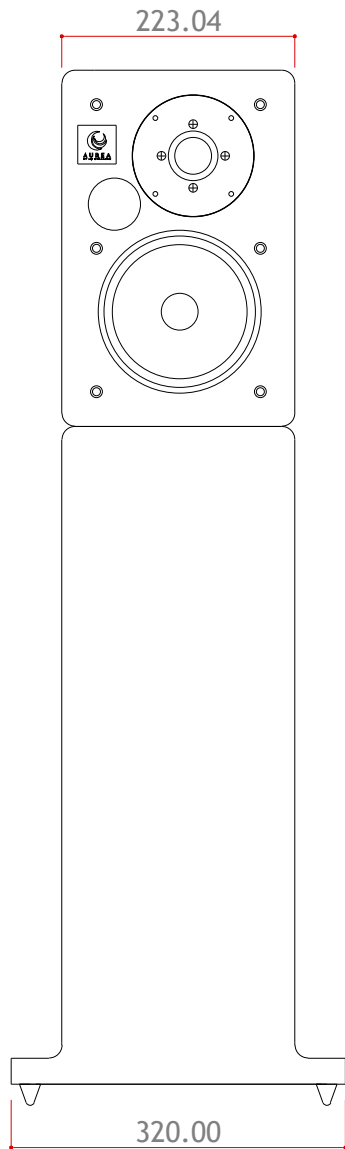

## Aurea Lucas My Best Friend

External dimensions unit: Millimeters

Material: MDF 19mm | Plywood

Finish: Polyurea paint | Lacquered | varnished

Scale: 1/5