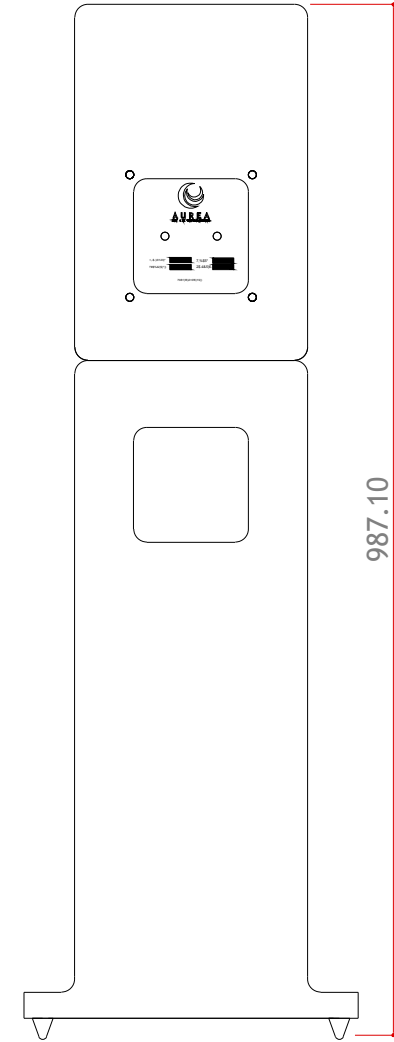

## Aurea Lucas My Best Friend

External dimensions unit: Millimeters

Material: MDF 19mm | Plywood

Finish: Polyurea paint | Lacquered | varnished

Scale: 1/5