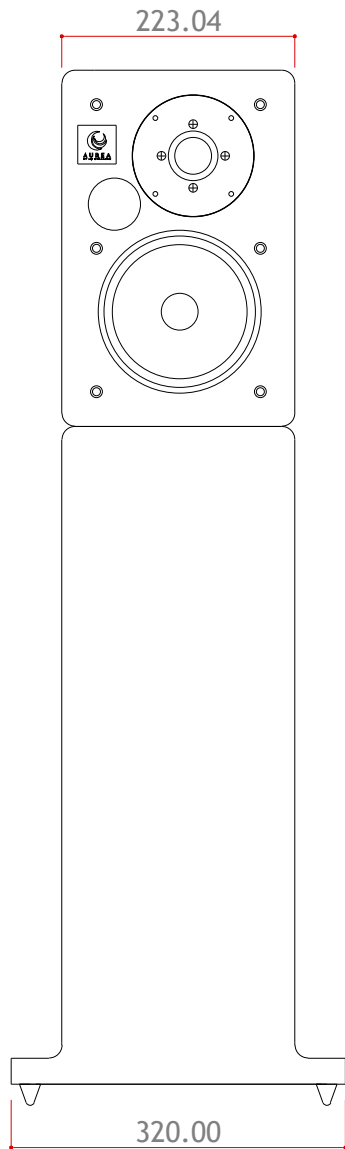

Aurea Lucas My Best Friend

External dimensions unit: Millimeters

Material: MDF 19mm | Plywood

Finish: Polyurea paint | Lacquered | varnished

Scale: 1/5

AUREA
BY LW SPEAKERS

Aurea Lucas My Best Friend

External dimensions unit: Millimeters

Material: MDF 19mm | Plywood

Finish: Polyurea paint | Lacquered | varnished

Scale: 1/5

AUREA
BY LW SPEAKERS