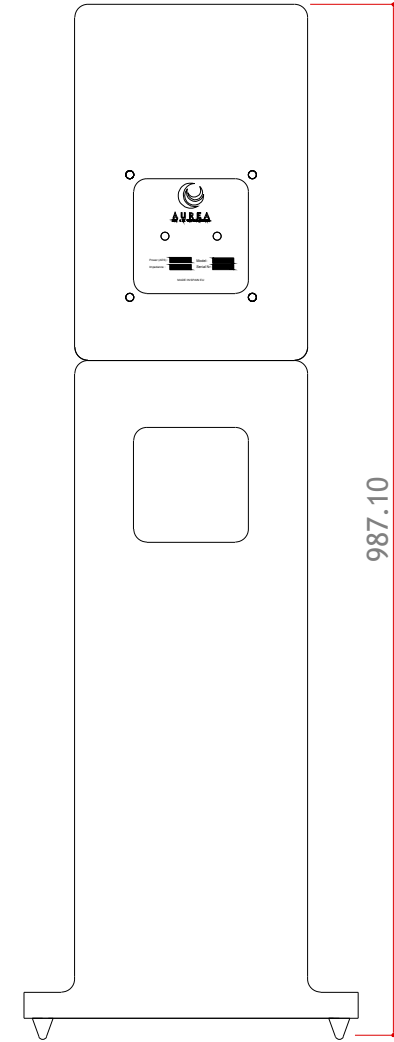

Aurea Lucas My Best Friend

External dimensions unit: Millimeters

Material: MDF 19mm | Plywood

Finish: Polyurea paint | Lacquered | varnished

Scale: 1/5

AUREA
BY LW SPEAKERS

Aurea Lucas My Best Friend

External dimensions unit: Millimeters

Material: MDF 19mm | Plywood

Finish: Polyurea paint | Lacquered | varnished

Scale: 1/5

AUREA
BY LW SPEAKERS